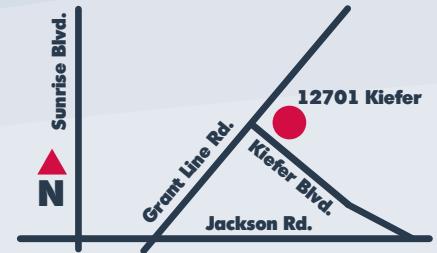

Kiefer Landfill

12701 Kiefer Boulevard and Grant Line Road

Sloughhouse, CA 95683